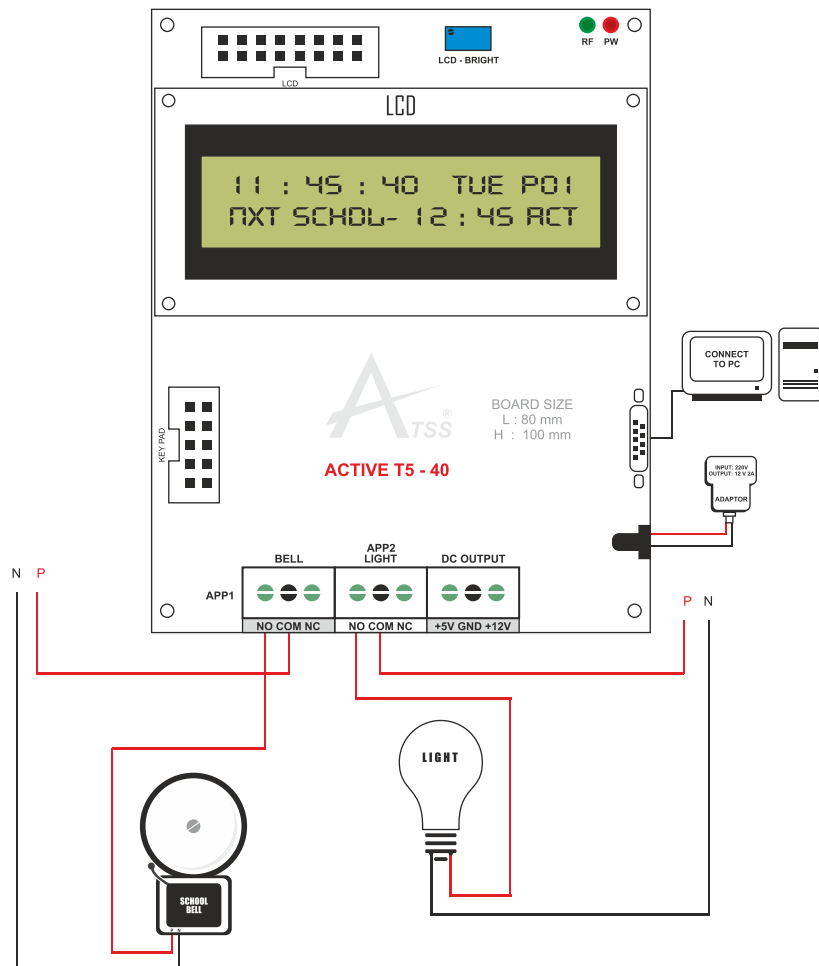

SPECIFICATION

Active T5-40

SCHOOL/ COLLEGE/ FACTORY TIMER

POWER SUPPLY	
Maximum Power Consumption	24 Watts
DC /AC Main Supply	12-24 V / 2 Amps
RELAY-NORMALLY CLOSED	
Max Output Volt / current- Bellout	240 V/5 A
Max Output Volt / current- Appl	240 V/5 A
Max Output Volt / current - for Audio Player	5V/100 MA
ENVIRONMENTAL	
Environment	Light Industrial
Max Humidity	95% Non-Condensing
Operating Temperature	0°C To 45°C
Storage Temperature	-20°C~+ 60°C
PHYSICAL	
Colour	Grey Coloured Metal Box
Control Panel Dimensions(mm)	(H X W X L) = 135 X 35 X 90
Weight	420 g